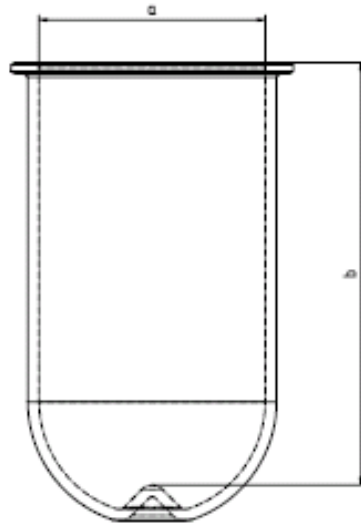

Part 1 Liter Vessel
Part Number 13411-01
Serial Number 95168 - 95182

		Tolerances		
Dimensions	Vessel	Inside Ø a	100 mm	± 0.3 mm
		Height b	186.9 mm	± 0.7 mm
		With hemispherical bottom		
Material	Borosilicate glass			