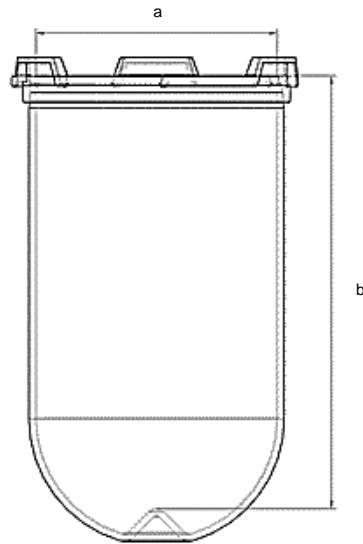

Part 1 Liter Vessel  
Part Number 14537-01  
Serial Number 101287 - 101307

		Tolerances		
Dimensions	Vessel	Inside Ø a	102.9 to 105.1 mm	--
		Height b	186.9 mm	± 0.7 mm
		With hemispherical bottom		
Material	Borosilicate glass			