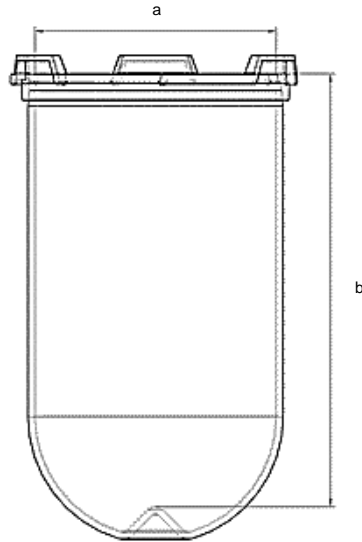

Part 1 Liter Vessel inactinic brown  
Part Number 14537-02  
Serial Number 100103 - 100104

			Tolerances	
Dimensions	Vessel	Inside Ø a	102.9 to 105.1 mm	--
		Height b	186.9 mm	± 0.7 mm
		With hemispherical bottom		
Material	Borosilicate glass			